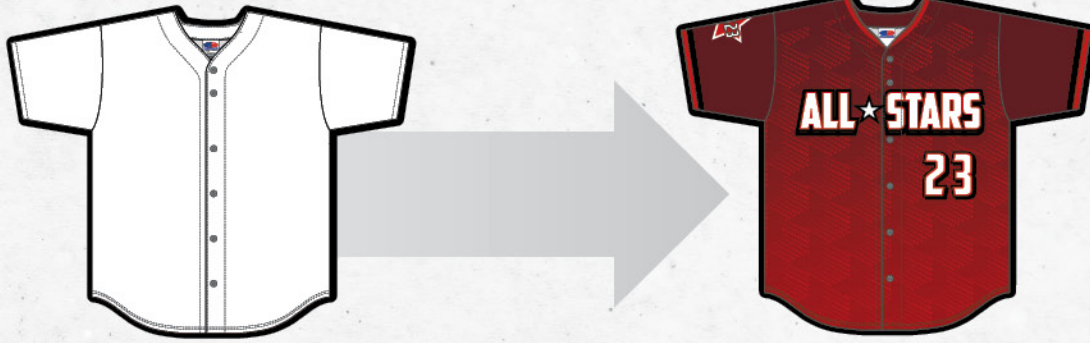

- Create your own custom sublimated design by supplying a vectorized art file, or utilize our in-house graphic design department